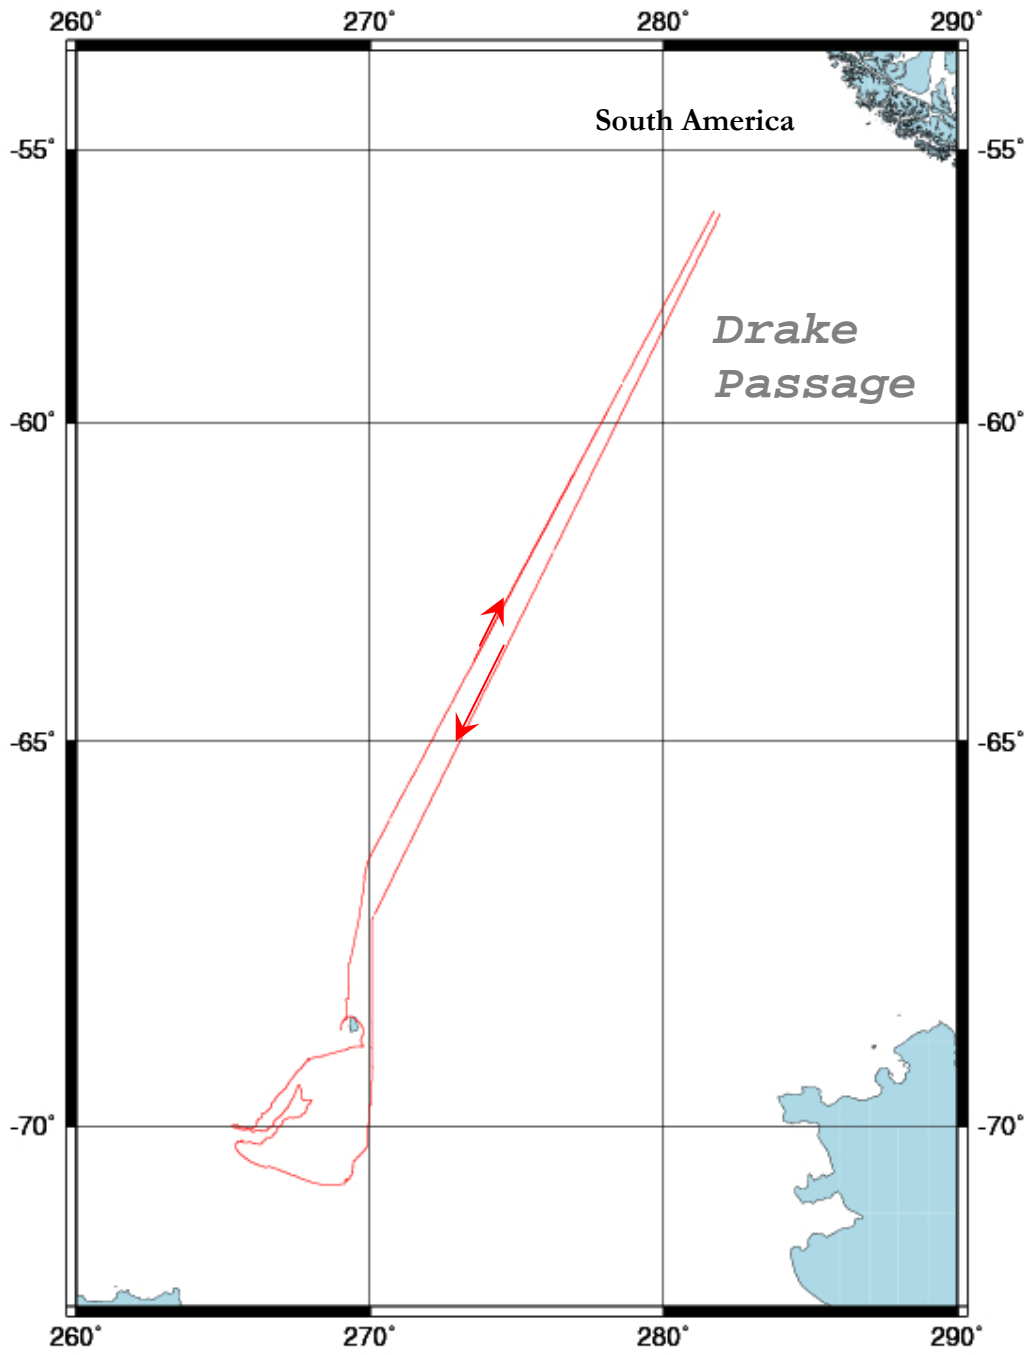

Attachment C, Vessel Tracks

Attachment C contains the tracks of Research Vessel cruises during the 2007-2008 season. Information for both the Laurence M Gould (LMG) and the Nathaniel B. Palmer (NBP) are presented under the appropriate cruise numbers.

Laurence M. Gould
Cruise Number LMG-0705

Laurence M. Gould
Cruise Number LMG-0706

Laurence M. Gould
Cruise Number LMG-0707

Laurence M. Gould
Cruise Number LMG-0712

Laurence M. Gould
Cruise Number LMG-0713

Laurence M. Gould
Cruise Number LMG-0715

Laurence M. Gould
Cruise Number LMG-0717

Laurence M. Gould
Cruise Number LMG-0801

Laurence M. Gould
Cruise Number LMG-0802

Nathaniel B. Palmer
Cruise Number NBP-0709

Nathaniel B. Palmer
Cruise Number NBP-0710

Nathaniel B. Palmer
Cruise Number NBP-0801

Nathaniel B. Palmer
Cruise Number NBP-0802

Nathaniel B. Palmer
Cruise Number NBP-0803