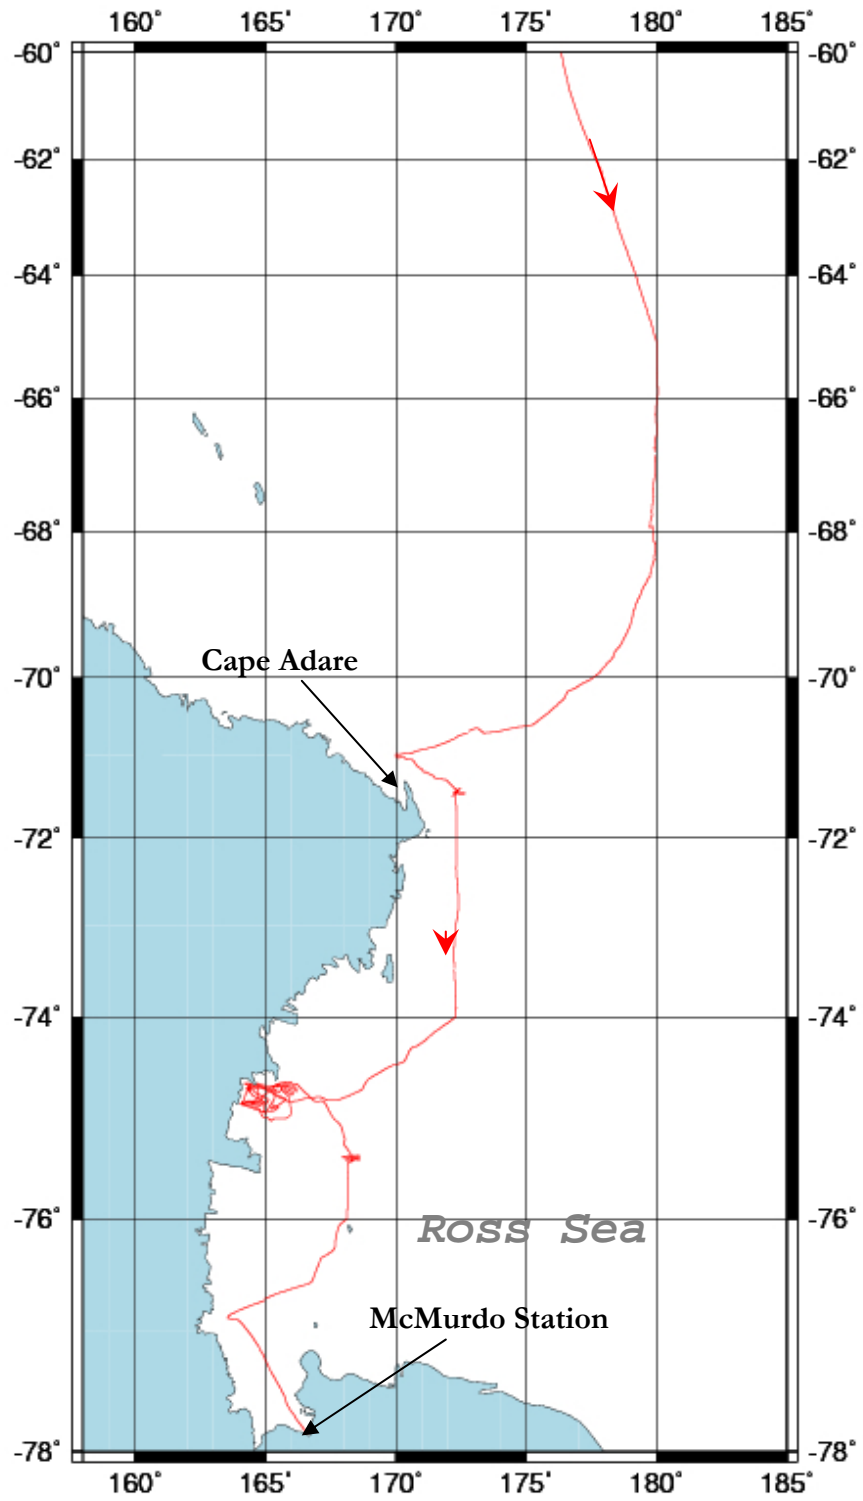

Attachment C, Vessel Tracks

Attachment C contains the tracks of Research Vessel cruises during the 2007-2008 season. Information for both the Laurence M Gould (LMG) and the Nathaniel B. Palmer (NBP) are presented under the appropriate cruise numbers.

Laurence M. Gould
Cruise Number LMG-0705

Laurence M. Gould
Cruise Number LMG-0706

Laurence M. Gould
Cruise Number LMG-0707

Laurence M. Gould
Cruise Number LMG-0712

Laurence M. Gould
Cruise Number LMG-0713

Laurence M. Gould
Cruise Number LMG-0715

Laurence M. Gould
Cruise Number LMG-0717

Laurence M. Gould
Cruise Number LMG-0801

Laurence M. Gould
Cruise Number LMG-0802

Nathaniel B. Palmer
Cruise Number NBP-0709

Nathaniel B. Palmer
Cruise Number NBP-0710

Nathaniel B. Palmer
Cruise Number NBP-0801

Nathaniel B. Palmer
Cruise Number NBP-0802

Nathaniel B. Palmer
Cruise Number NBP-0803