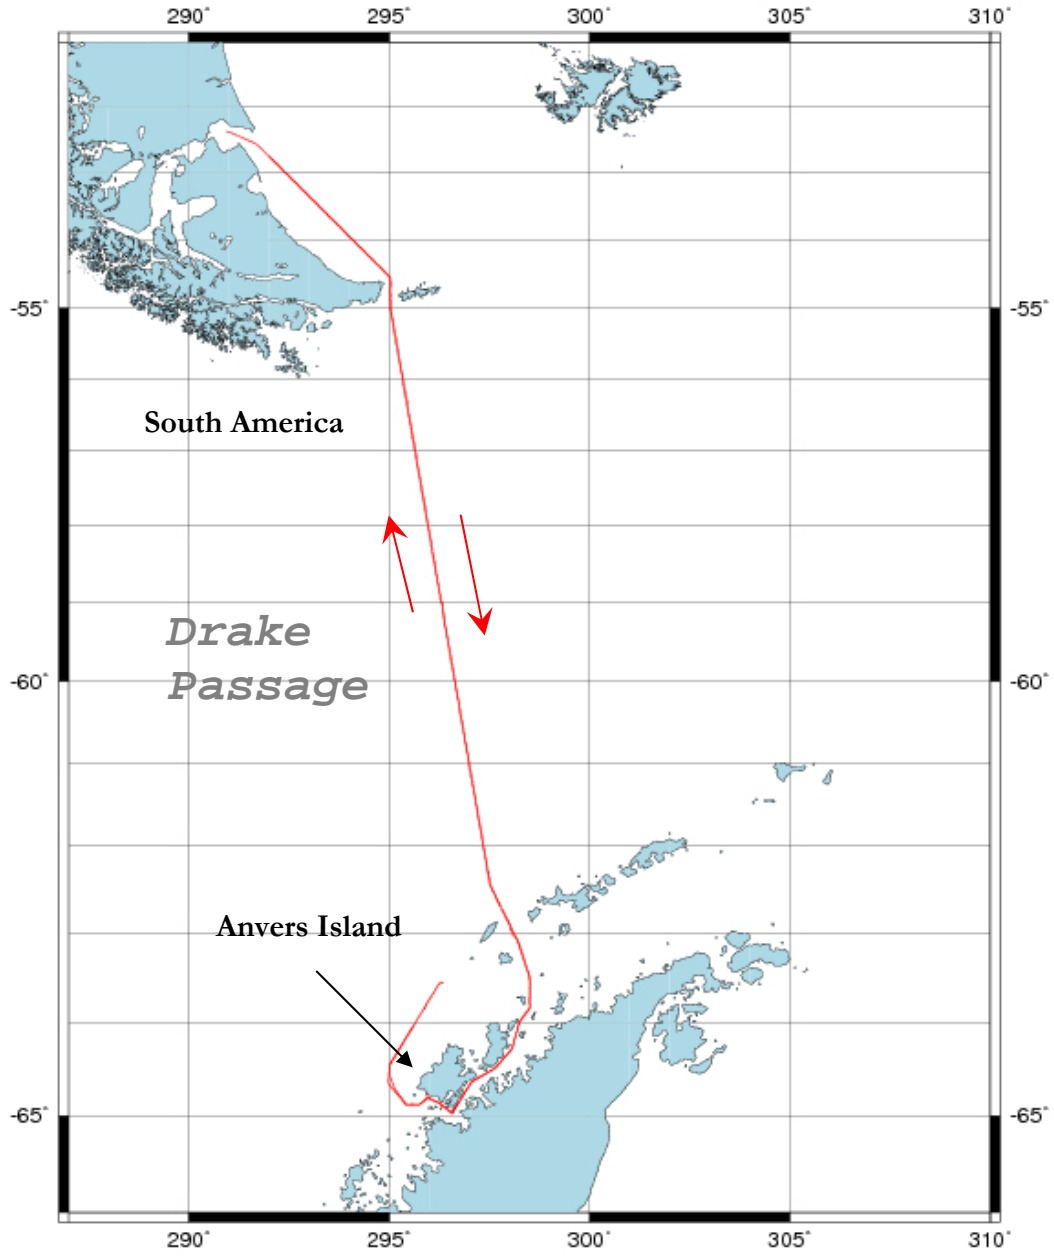

Attachment C, Vessel Tracks

Attachment C contains the tracks of Research Vessel cruises during the 2007-2008 season. Information for both the Laurence M Gould (LMG) and the Nathaniel B. Palmer (NBP) are presented under the appropriate cruise numbers.

Laurence M. Gould
Cruise Number LMG-0705

Laurence M. Gould
Cruise Number LMG-0706

Laurence M. Gould
Cruise Number LMG-0707

Laurence M. Gould
Cruise Number LMG-0712

Laurence M. Gould
Cruise Number LMG-0713

Laurence M. Gould
Cruise Number LMG-0715

Laurence M. Gould
Cruise Number LMG-0717

Laurence M. Gould
Cruise Number LMG-0801

Laurence M. Gould
Cruise Number LMG-0802

Nathaniel B. Palmer
Cruise Number NBP-0709

Nathaniel B. Palmer
Cruise Number NBP-0710

Nathaniel B. Palmer
Cruise Number NBP-0801

Nathaniel B. Palmer
Cruise Number NBP-0802

Nathaniel B. Palmer
Cruise Number NBP-0803