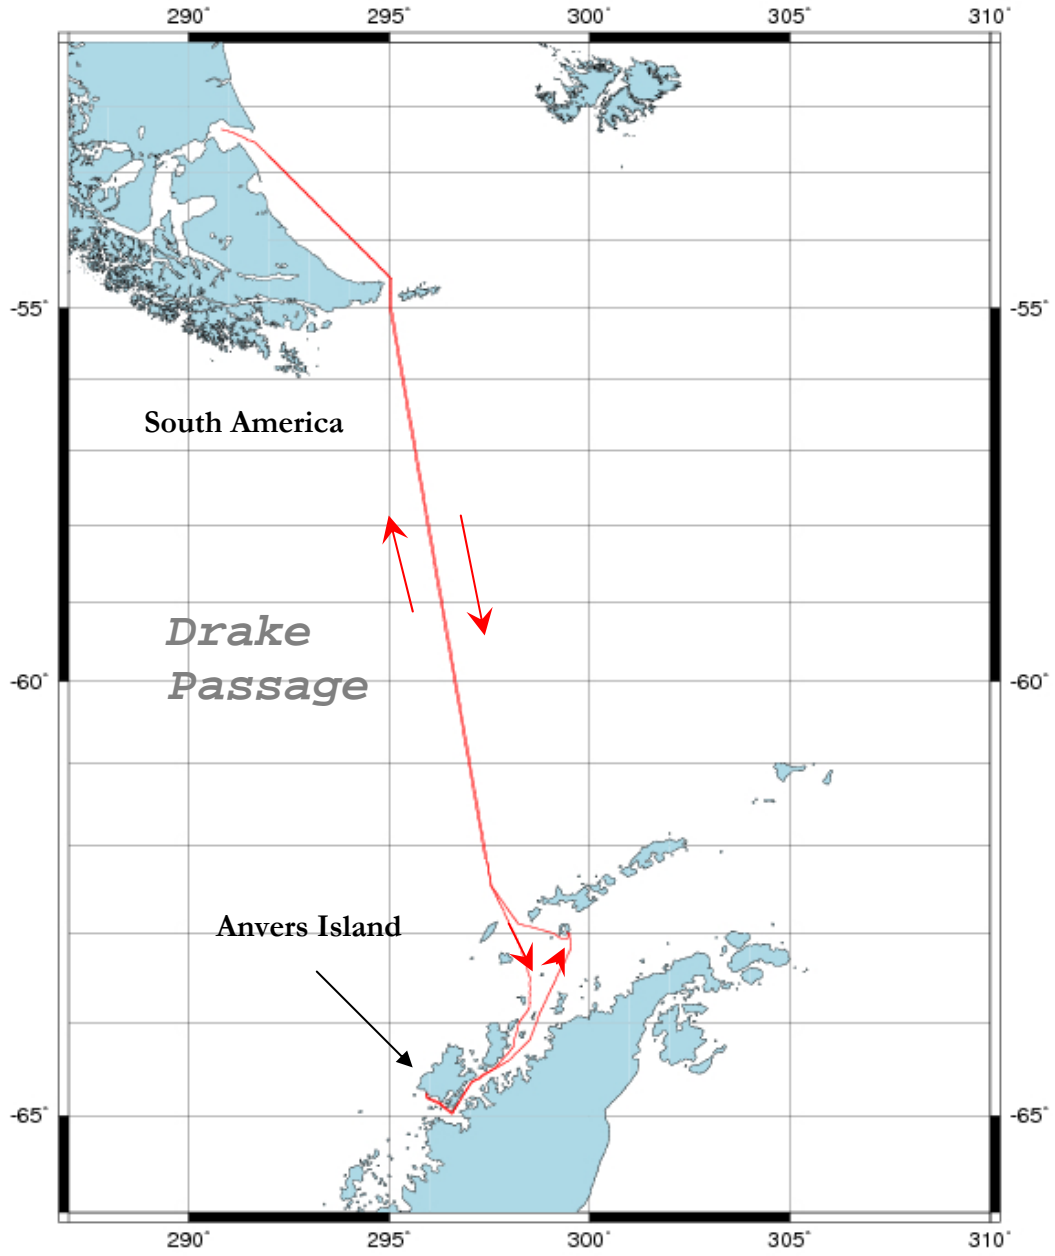

Attachment C, Vessel Tracks

Attachment C contains the tracks of Research Vessel cruises during the 2007-2008 season. Information for both the Laurence M Gould (LMG) and the Nathaniel B. Palmer (NBP) are presented under the appropriate cruise numbers.

Laurence M. Gould
Cruise Number LMG-0705

Laurence M. Gould
Cruise Number LMG-0706

Laurence M. Gould
Cruise Number LMG-0707

Laurence M. Gould
Cruise Number LMG-0712

Laurence M. Gould
Cruise Number LMG-0713

Laurence M. Gould
Cruise Number LMG-0715

Laurence M. Gould
Cruise Number LMG-0717

Laurence M. Gould
Cruise Number LMG-0801

Laurence M. Gould
Cruise Number LMG-0802

Nathaniel B. Palmer
Cruise Number NBP-0709

Nathaniel B. Palmer
Cruise Number NBP-0710

Nathaniel B. Palmer
Cruise Number NBP-0801

Nathaniel B. Palmer
Cruise Number NBP-0802

Nathaniel B. Palmer
Cruise Number NBP-0803