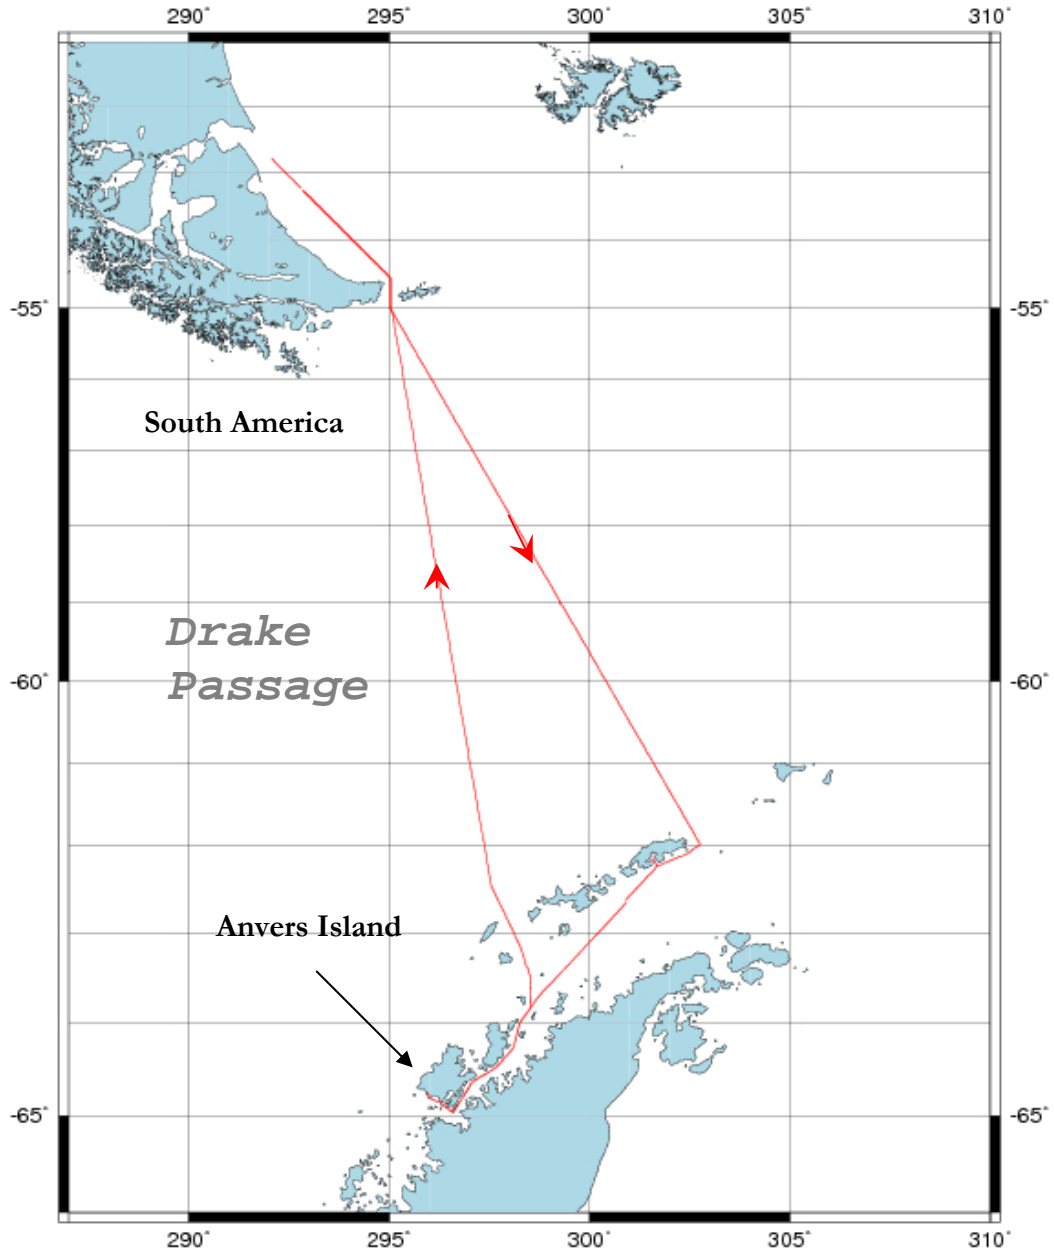

Attachment C, Vessel Tracks

Attachment C contains the tracks of Research Vessel cruises during the 2007-2008 season. Information for both the Laurence M Gould (LMG) and the Nathaniel B. Palmer (NBP) are presented under the appropriate cruise numbers.

Laurence M. Gould
Cruise Number LMG-0705

Laurence M. Gould
Cruise Number LMG-0706

Laurence M. Gould
Cruise Number LMG-0707

Laurence M. Gould
Cruise Number LMG-0712

Laurence M. Gould
Cruise Number LMG-0713

Laurence M. Gould
Cruise Number LMG-0715

Laurence M. Gould
Cruise Number LMG-0717

Laurence M. Gould
Cruise Number LMG-0801

Laurence M. Gould
Cruise Number LMG-0802

Nathaniel B. Palmer
Cruise Number NBP-0709

Nathaniel B. Palmer
Cruise Number NBP-0710

Nathaniel B. Palmer
Cruise Number NBP-0801

Nathaniel B. Palmer
Cruise Number NBP-0802

Nathaniel B. Palmer
Cruise Number NBP-0803