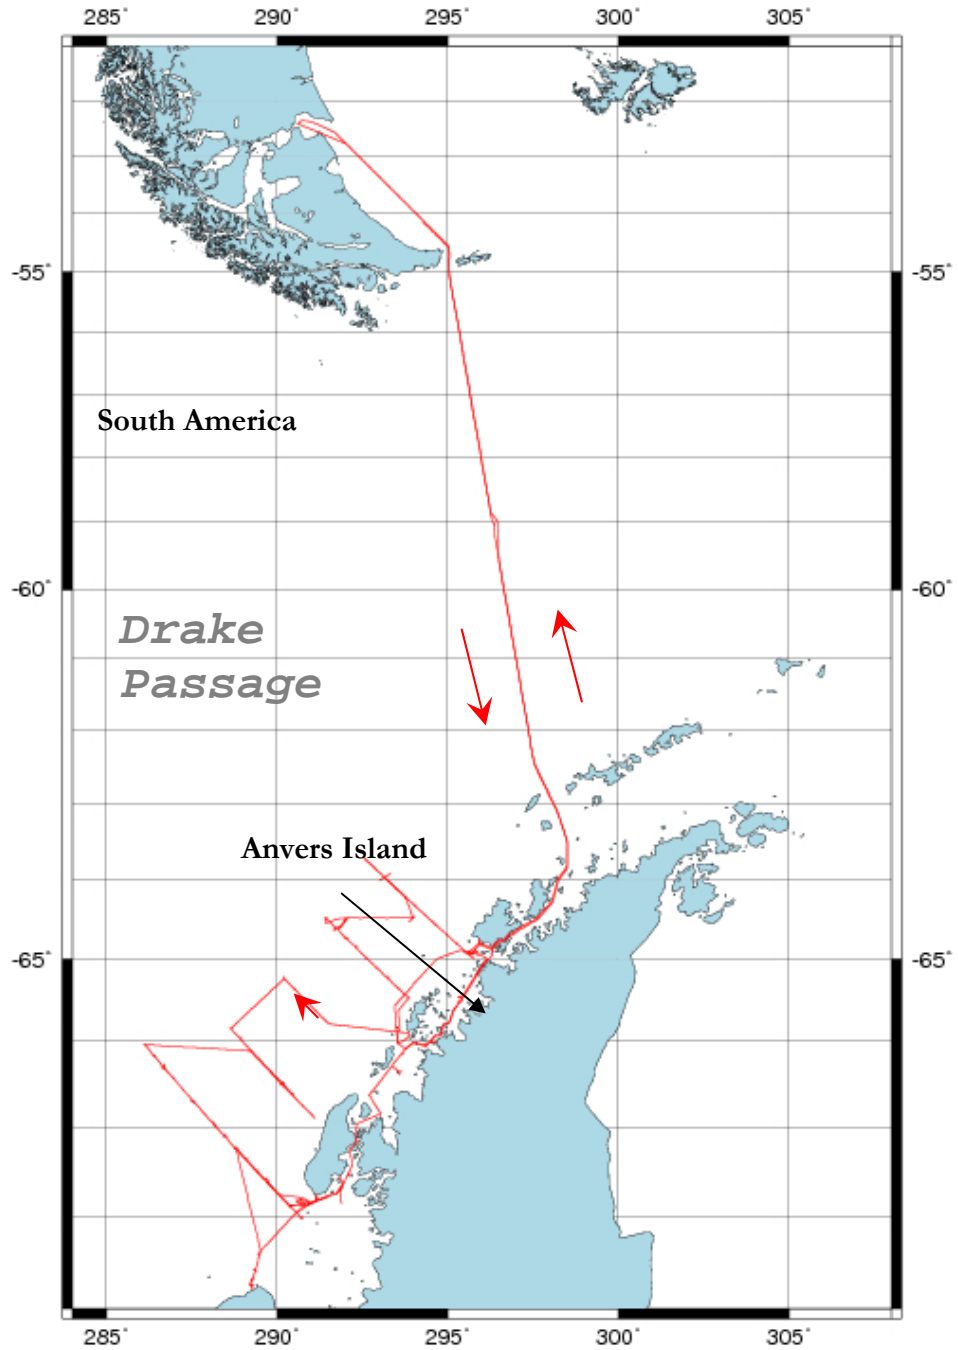

Attachment C, Vessel Tracks

Attachment C contains the tracks of Research Vessel cruises during the 2007-2008 season. Information for both the Laurence M Gould (LMG) and the Nathaniel B. Palmer (NBP) are presented under the appropriate cruise numbers.

Laurence M. Gould
Cruise Number LMG-0705

Laurence M. Gould
Cruise Number LMG-0706

Laurence M. Gould
Cruise Number LMG-0707

Laurence M. Gould
Cruise Number LMG-0712

Laurence M. Gould
Cruise Number LMG-0713

Laurence M. Gould
Cruise Number LMG-0715

Laurence M. Gould
Cruise Number LMG-0717

Laurence M. Gould
Cruise Number LMG-0801

Laurence M. Gould
Cruise Number LMG-0802

Nathaniel B. Palmer
Cruise Number NBP-0709

Nathaniel B. Palmer
Cruise Number NBP-0710

Nathaniel B. Palmer
Cruise Number NBP-0801

Nathaniel B. Palmer
Cruise Number NBP-0802

Nathaniel B. Palmer
Cruise Number NBP-0803