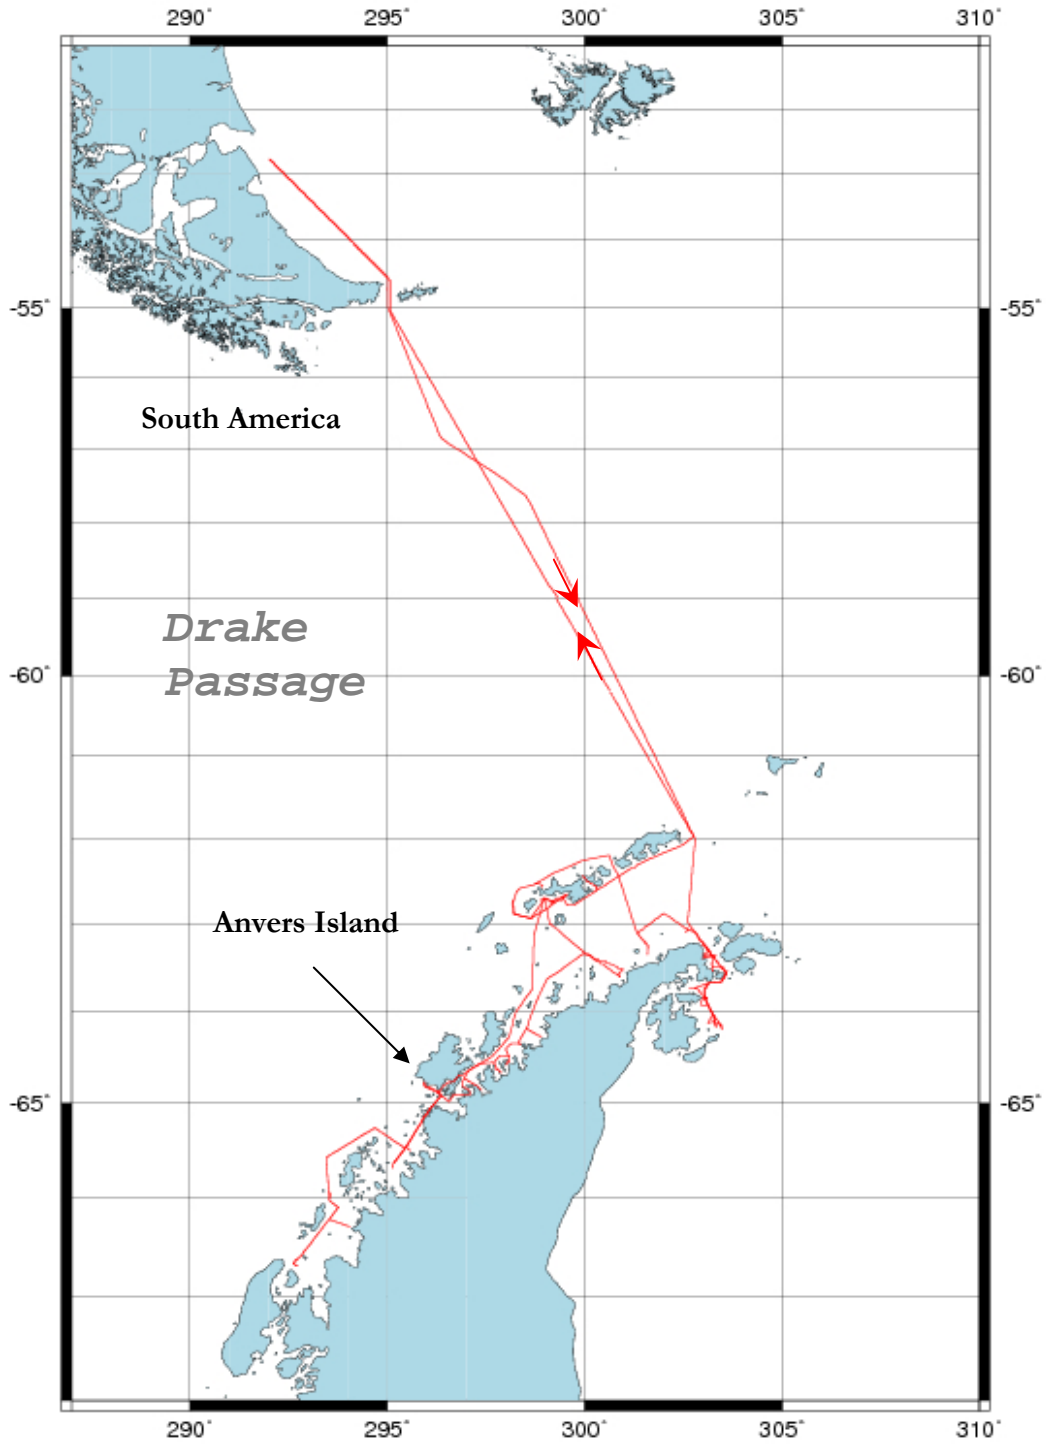

Attachment C, Vessel Tracks

Attachment C contains the tracks of Research Vessel cruises during the 2007-2008 season. Information for both the Laurence M Gould (LMG) and the Nathaniel B. Palmer (NBP) are presented under the appropriate cruise numbers.

Laurence M. Gould
Cruise Number LMG-0705

Laurence M. Gould
Cruise Number LMG-0706

Laurence M. Gould
Cruise Number LMG-0707

Laurence M. Gould
Cruise Number LMG-0712

Laurence M. Gould
Cruise Number LMG-0713

Laurence M. Gould
Cruise Number LMG-0715

Laurence M. Gould
Cruise Number LMG-0717

Laurence M. Gould
Cruise Number LMG-0801

Laurence M. Gould
Cruise Number LMG-0802

Nathaniel B. Palmer
Cruise Number NBP-0709

Nathaniel B. Palmer
Cruise Number NBP-0710

Nathaniel B. Palmer
Cruise Number NBP-0801

Nathaniel B. Palmer
Cruise Number NBP-0802

Nathaniel B. Palmer
Cruise Number NBP-0803