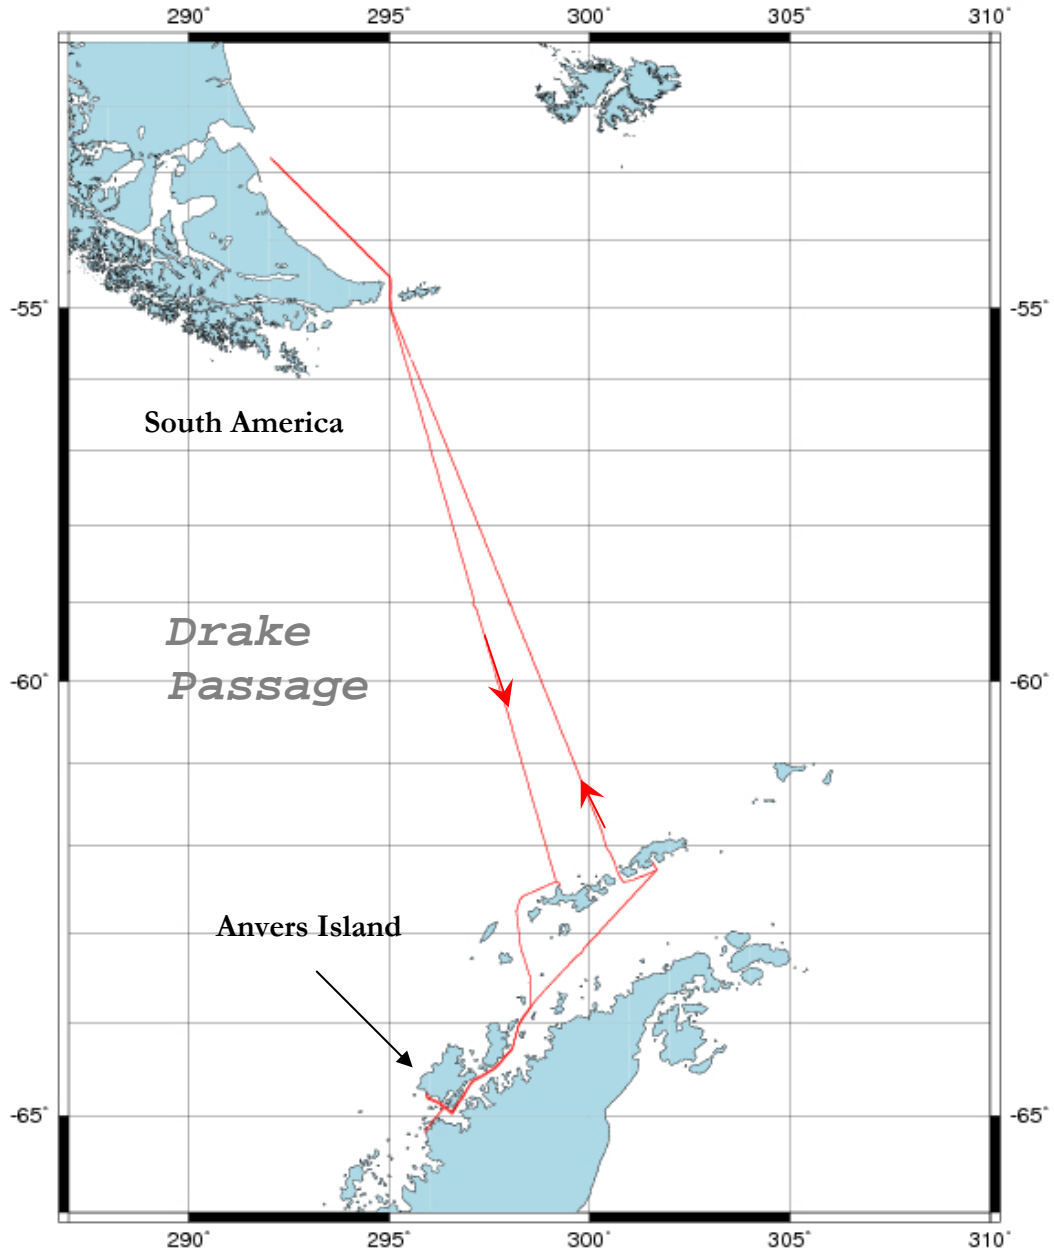

Attachment C, Vessel Tracks

Attachment C contains the tracks of Research Vessel cruises during the 2007-2008 season. Information for both the Laurence M Gould (LMG) and the Nathaniel B. Palmer (NBP) are presented under the appropriate cruise numbers.

Laurence M. Gould
Cruise Number LMG-0705

Laurence M. Gould
Cruise Number LMG-0706

Laurence M. Gould
Cruise Number LMG-0707

Laurence M. Gould
Cruise Number LMG-0712

Laurence M. Gould
Cruise Number LMG-0713

Laurence M. Gould
Cruise Number LMG-0715

Laurence M. Gould
Cruise Number LMG-0717

Laurence M. Gould
Cruise Number LMG-0801

Laurence M. Gould
Cruise Number LMG-0802

Nathaniel B. Palmer
Cruise Number NBP-0709

Nathaniel B. Palmer
Cruise Number NBP-0710

Nathaniel B. Palmer
Cruise Number NBP-0801

Nathaniel B. Palmer
Cruise Number NBP-0802

Nathaniel B. Palmer
Cruise Number NBP-0803