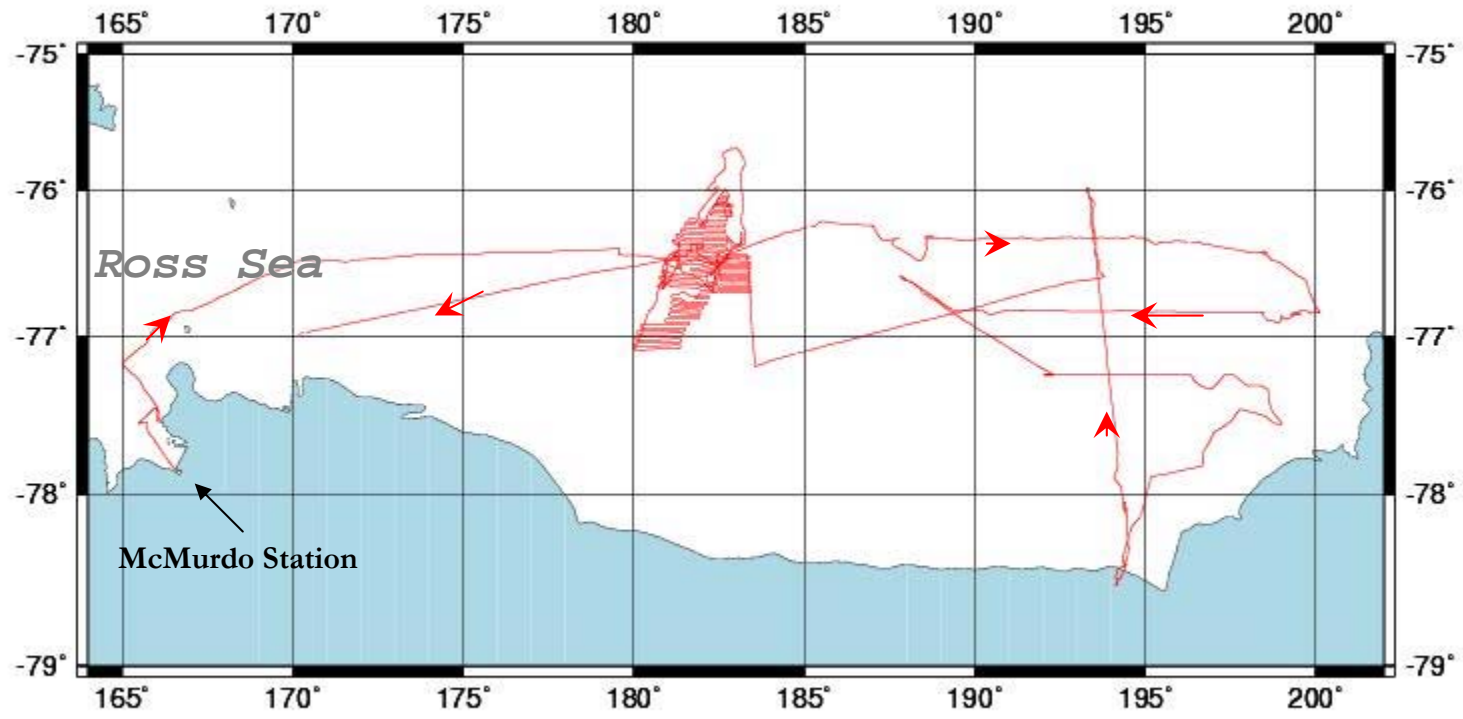

Attachment C, Vessel Tracks

Attachment C contains the tracks of Research Vessel cruises during the 2007-2008 season. Information for both the Laurence M Gould (LMG) and the Nathaniel B. Palmer (NBP) are presented under the appropriate cruise numbers.

Laurence M. Gould
Cruise Number LMG-0715

Laurence M. Gould
Cruise Number LMG-0717

Laurence M. Gould
Cruise Number LMG-0801

Laurence M. Gould
Cruise Number LMG-0802

Nathaniel B. Palmer
Cruise Number NBP-0709

Nathaniel B. Palmer
Cruise Number NBP-0710

Nathaniel B. Palmer
Cruise Number NBP-0801

Nathaniel B. Palmer
Cruise Number NBP-0802

Nathaniel B. Palmer
Cruise Number NBP-0803