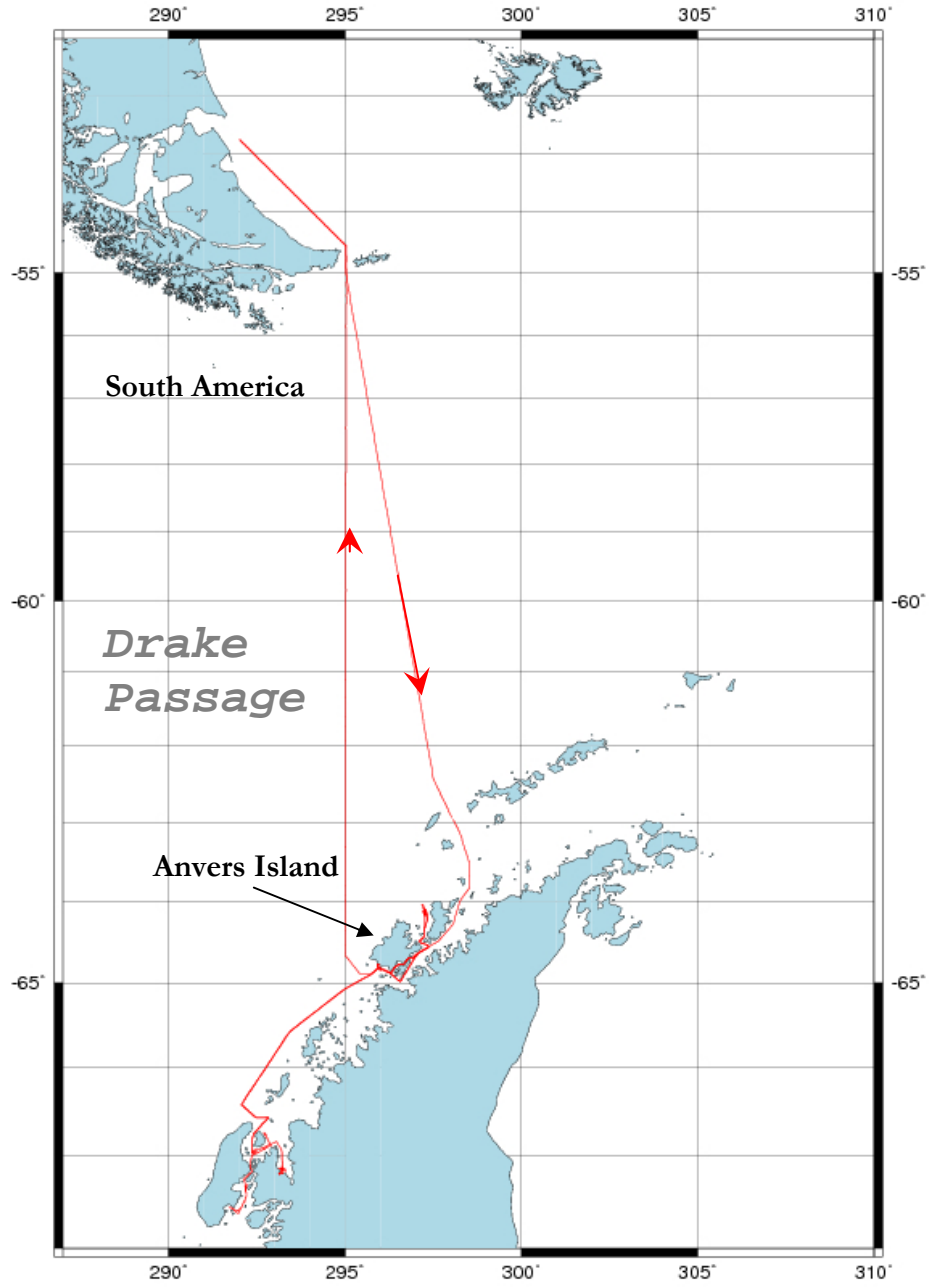

Attachment C, Vessel Tracks

Attachment C contains the tracks of Research Vessel cruises during the 2007-2008 season. Information for both the Laurence M Gould (LMG) and the Nathaniel B. Palmer (NBP) are presented under the appropriate cruise numbers.

Laurence M. Gould
Cruise Number LMG-0705

Laurence M. Gould
Cruise Number LMG-0706

Laurence M. Gould
Cruise Number LMG-0707

Laurence M. Gould
Cruise Number LMG-0712

Laurence M. Gould
Cruise Number LMG-0713

Laurence M. Gould
Cruise Number LMG-0715

Laurence M. Gould
Cruise Number LMG-0717

Laurence M. Gould
Cruise Number LMG-0801

Laurence M. Gould
Cruise Number LMG-0802

Nathaniel B. Palmer
Cruise Number NBP-0709

Nathaniel B. Palmer
Cruise Number NBP-0710

Nathaniel B. Palmer
Cruise Number NBP-0801

Nathaniel B. Palmer
Cruise Number NBP-0802

Nathaniel B. Palmer
Cruise Number NBP-0803