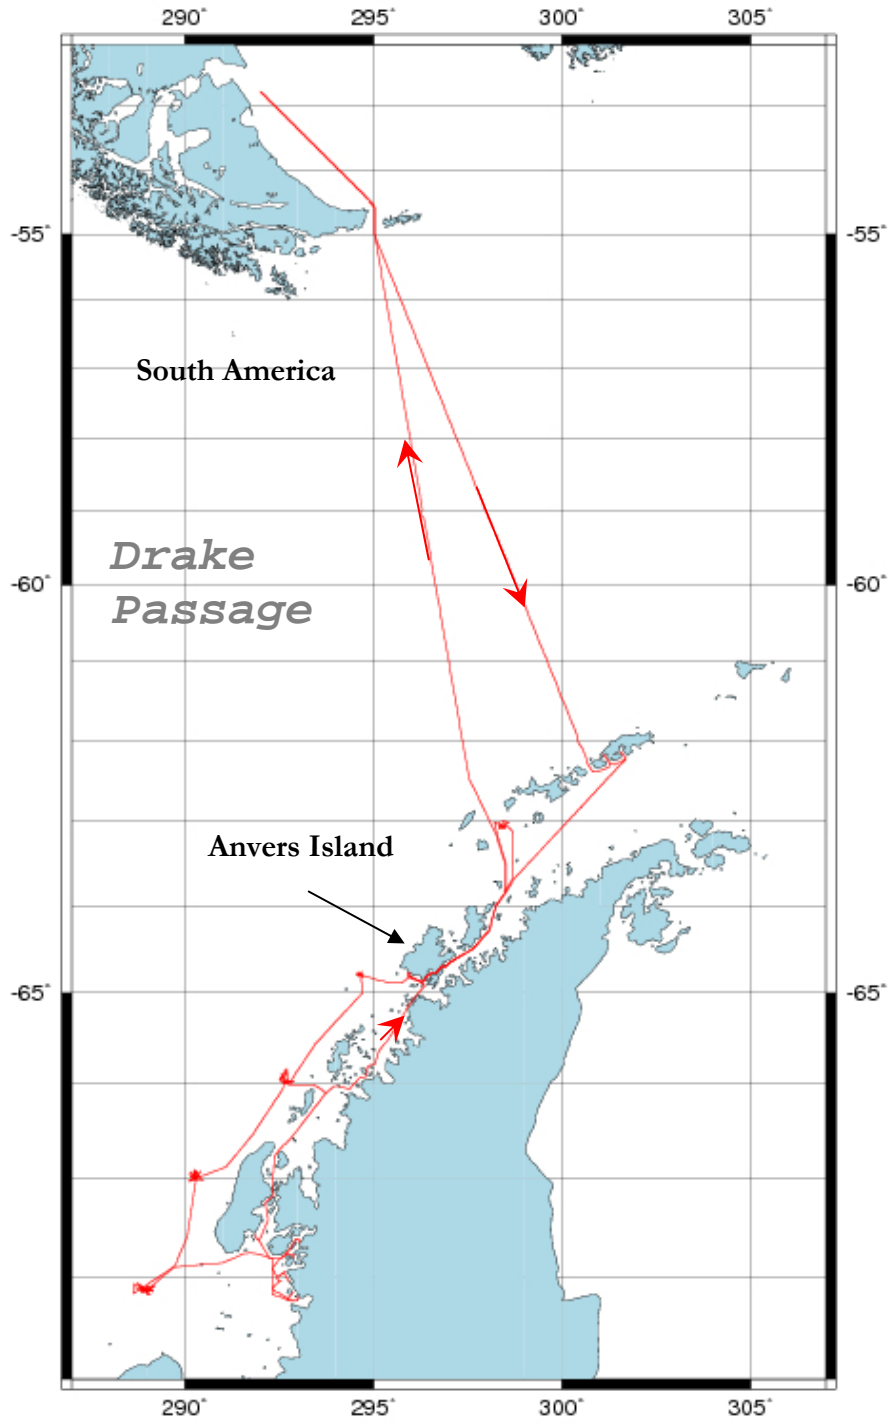

Attachment C, Vessel Tracks

Attachment C contains the tracks of Research Vessel cruises during the 2007-2008 season. Information for both the Laurence M Gould (LMG) and the Nathaniel B. Palmer (NBP) are presented under the appropriate cruise numbers.

Laurence M. Gould
Cruise Number LMG-0705

Laurence M. Gould
Cruise Number LMG-0706

Laurence M. Gould
Cruise Number LMG-0707

Laurence M. Gould
Cruise Number LMG-0712

Laurence M. Gould
Cruise Number LMG-0713

Laurence M. Gould
Cruise Number LMG-0715

Laurence M. Gould
Cruise Number LMG-0717

Laurence M. Gould
Cruise Number LMG-0801

Laurence M. Gould
Cruise Number LMG-0802

Nathaniel B. Palmer
Cruise Number NBP-0709

Nathaniel B. Palmer
Cruise Number NBP-0710

Nathaniel B. Palmer
Cruise Number NBP-0801

Nathaniel B. Palmer
Cruise Number NBP-0802

Nathaniel B. Palmer
Cruise Number NBP-0803