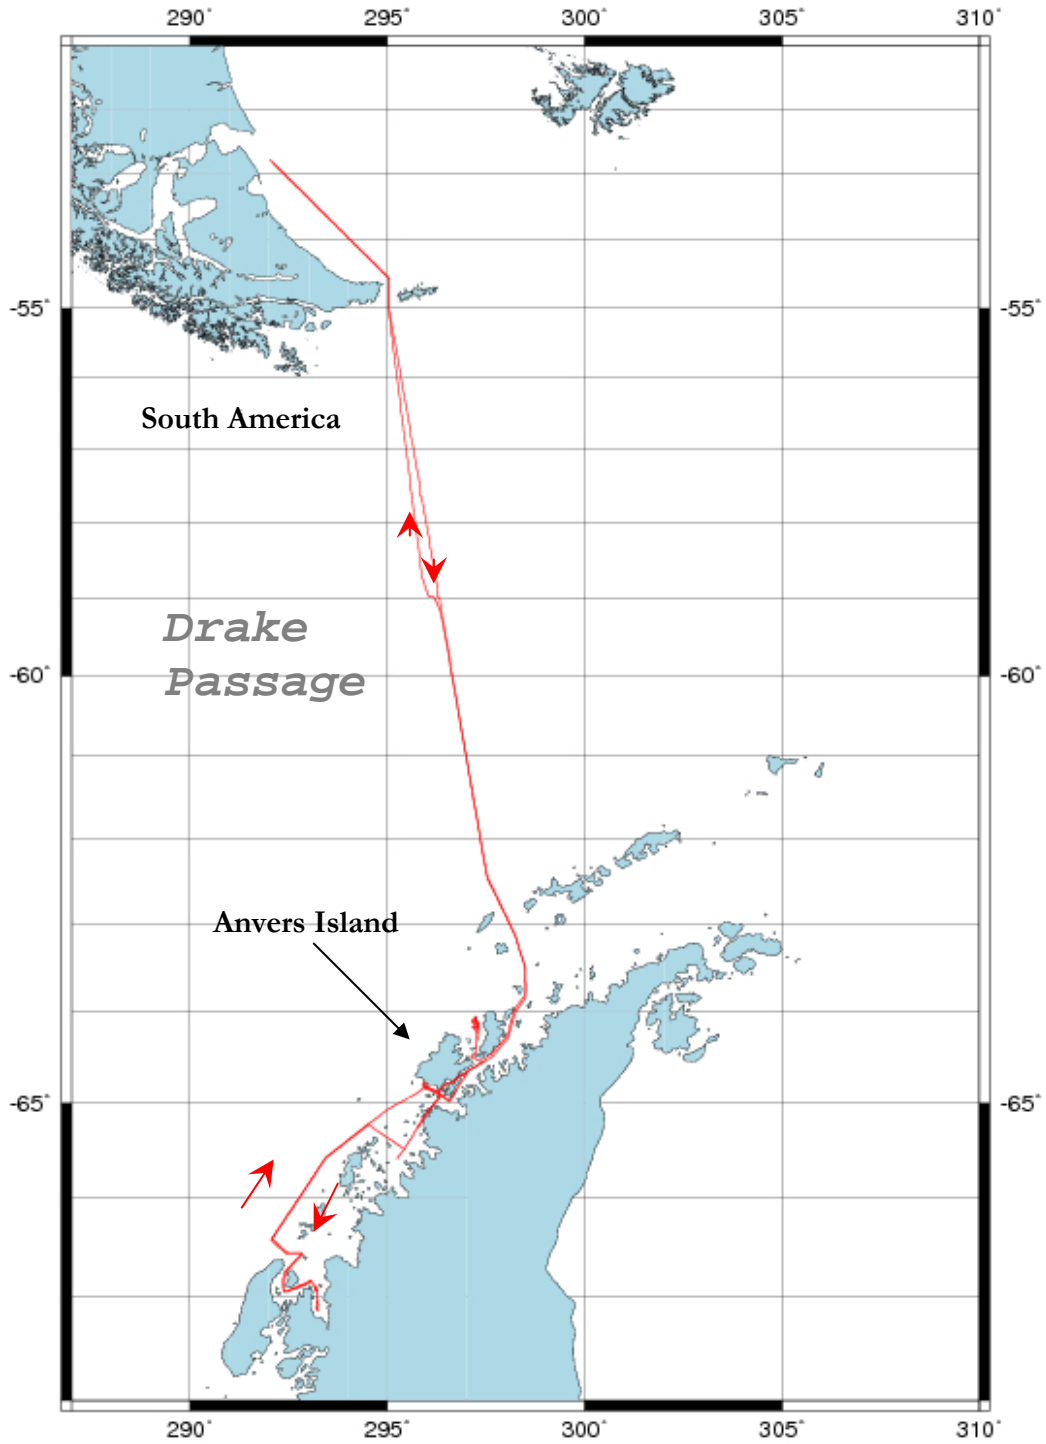

Attachment C, Vessel Tracks

Attachment C contains the tracks of Research Vessel cruises during the 2007-2008 season. Information for both the Laurence M Gould (LMG) and the Nathaniel B. Palmer (NBP) are presented under the appropriate cruise numbers.

Laurence M. Gould
Cruise Number LMG-0705

Laurence M. Gould
Cruise Number LMG-0706

Laurence M. Gould
Cruise Number LMG-0707

Laurence M. Gould
Cruise Number LMG-0712

Laurence M. Gould
Cruise Number LMG-0713

Laurence M. Gould
Cruise Number LMG-0715

Laurence M. Gould
Cruise Number LMG-0717

Laurence M. Gould
Cruise Number LMG-0801

Laurence M. Gould
Cruise Number LMG-0802

Nathaniel B. Palmer
Cruise Number NBP-0709

Nathaniel B. Palmer
Cruise Number NBP-0710

Nathaniel B. Palmer
Cruise Number NBP-0801

Nathaniel B. Palmer
Cruise Number NBP-0802

Nathaniel B. Palmer
Cruise Number NBP-0803