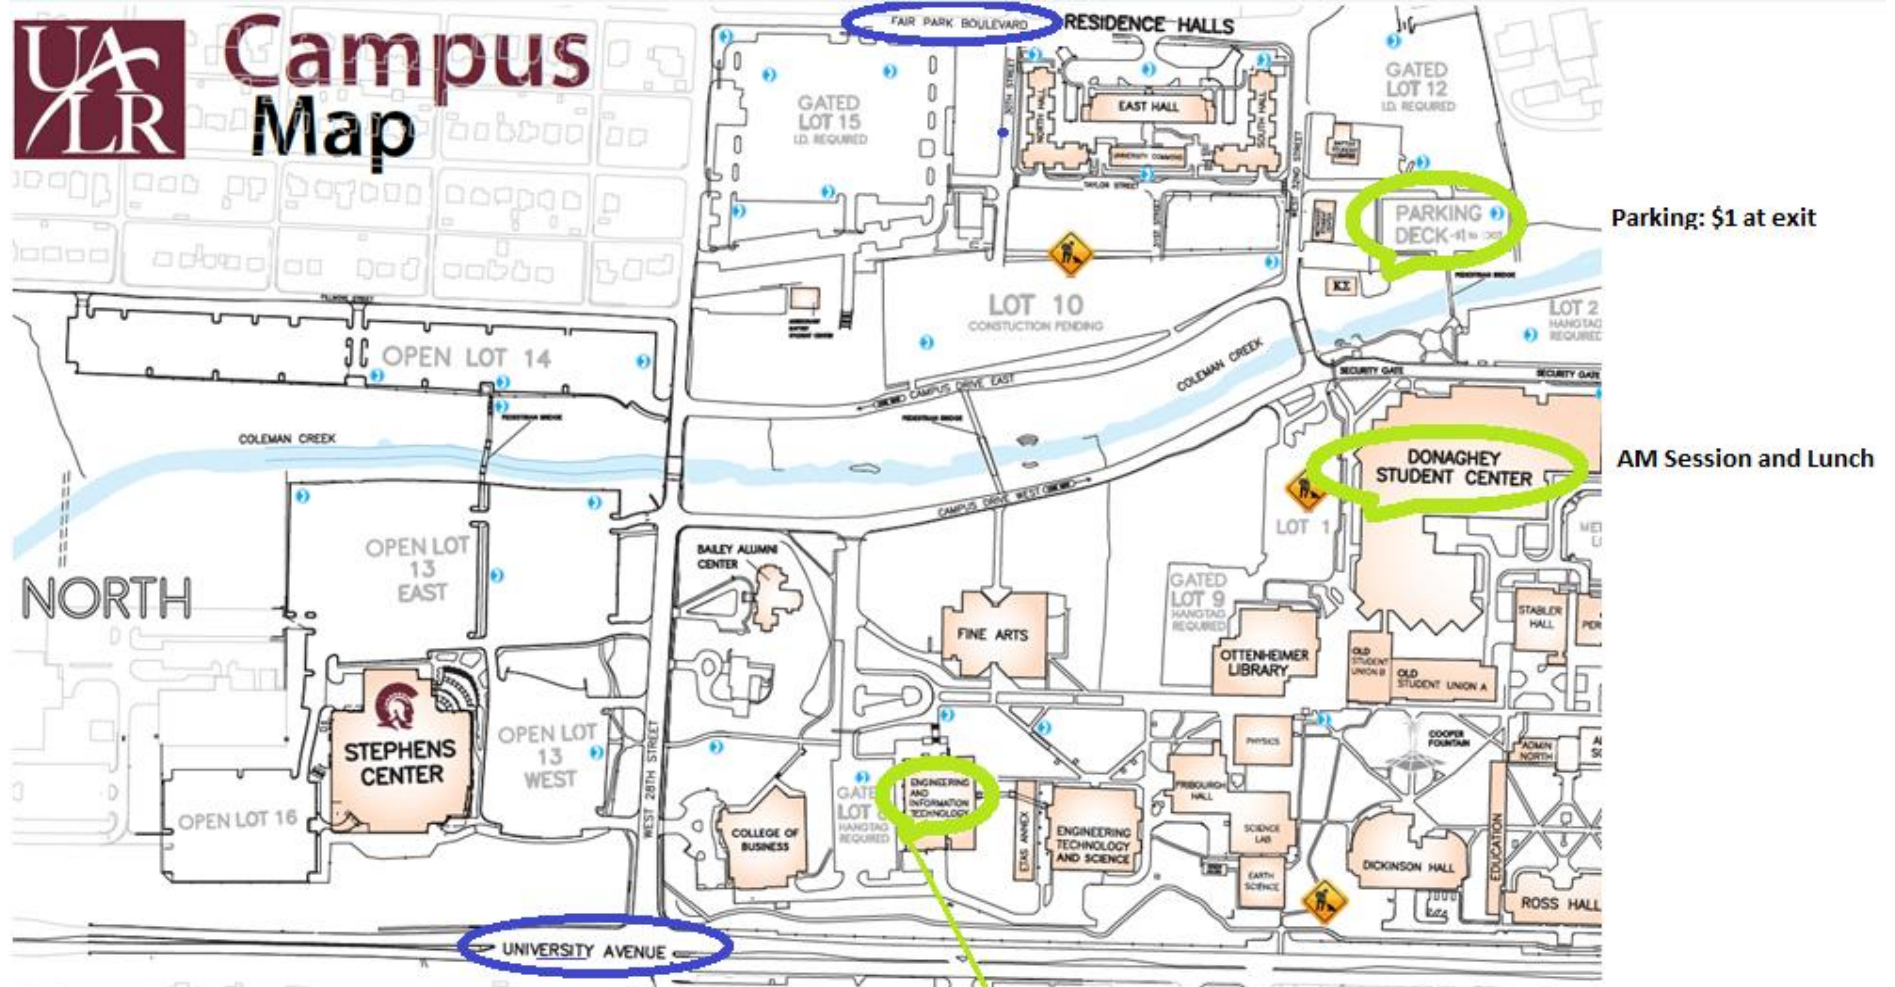

NSF Day Workshop – December 5, 2011
University of Arkansas at Little Rock
Campus Map and Parking

Access the campus via S. University Ave. or Fair Park Blvd.
off Interstate 630

Visit campus map for more details:
<http://ualr.edu/www/features/map>

PM Breakout Sessions - Engineering & Information Technology (EIT)